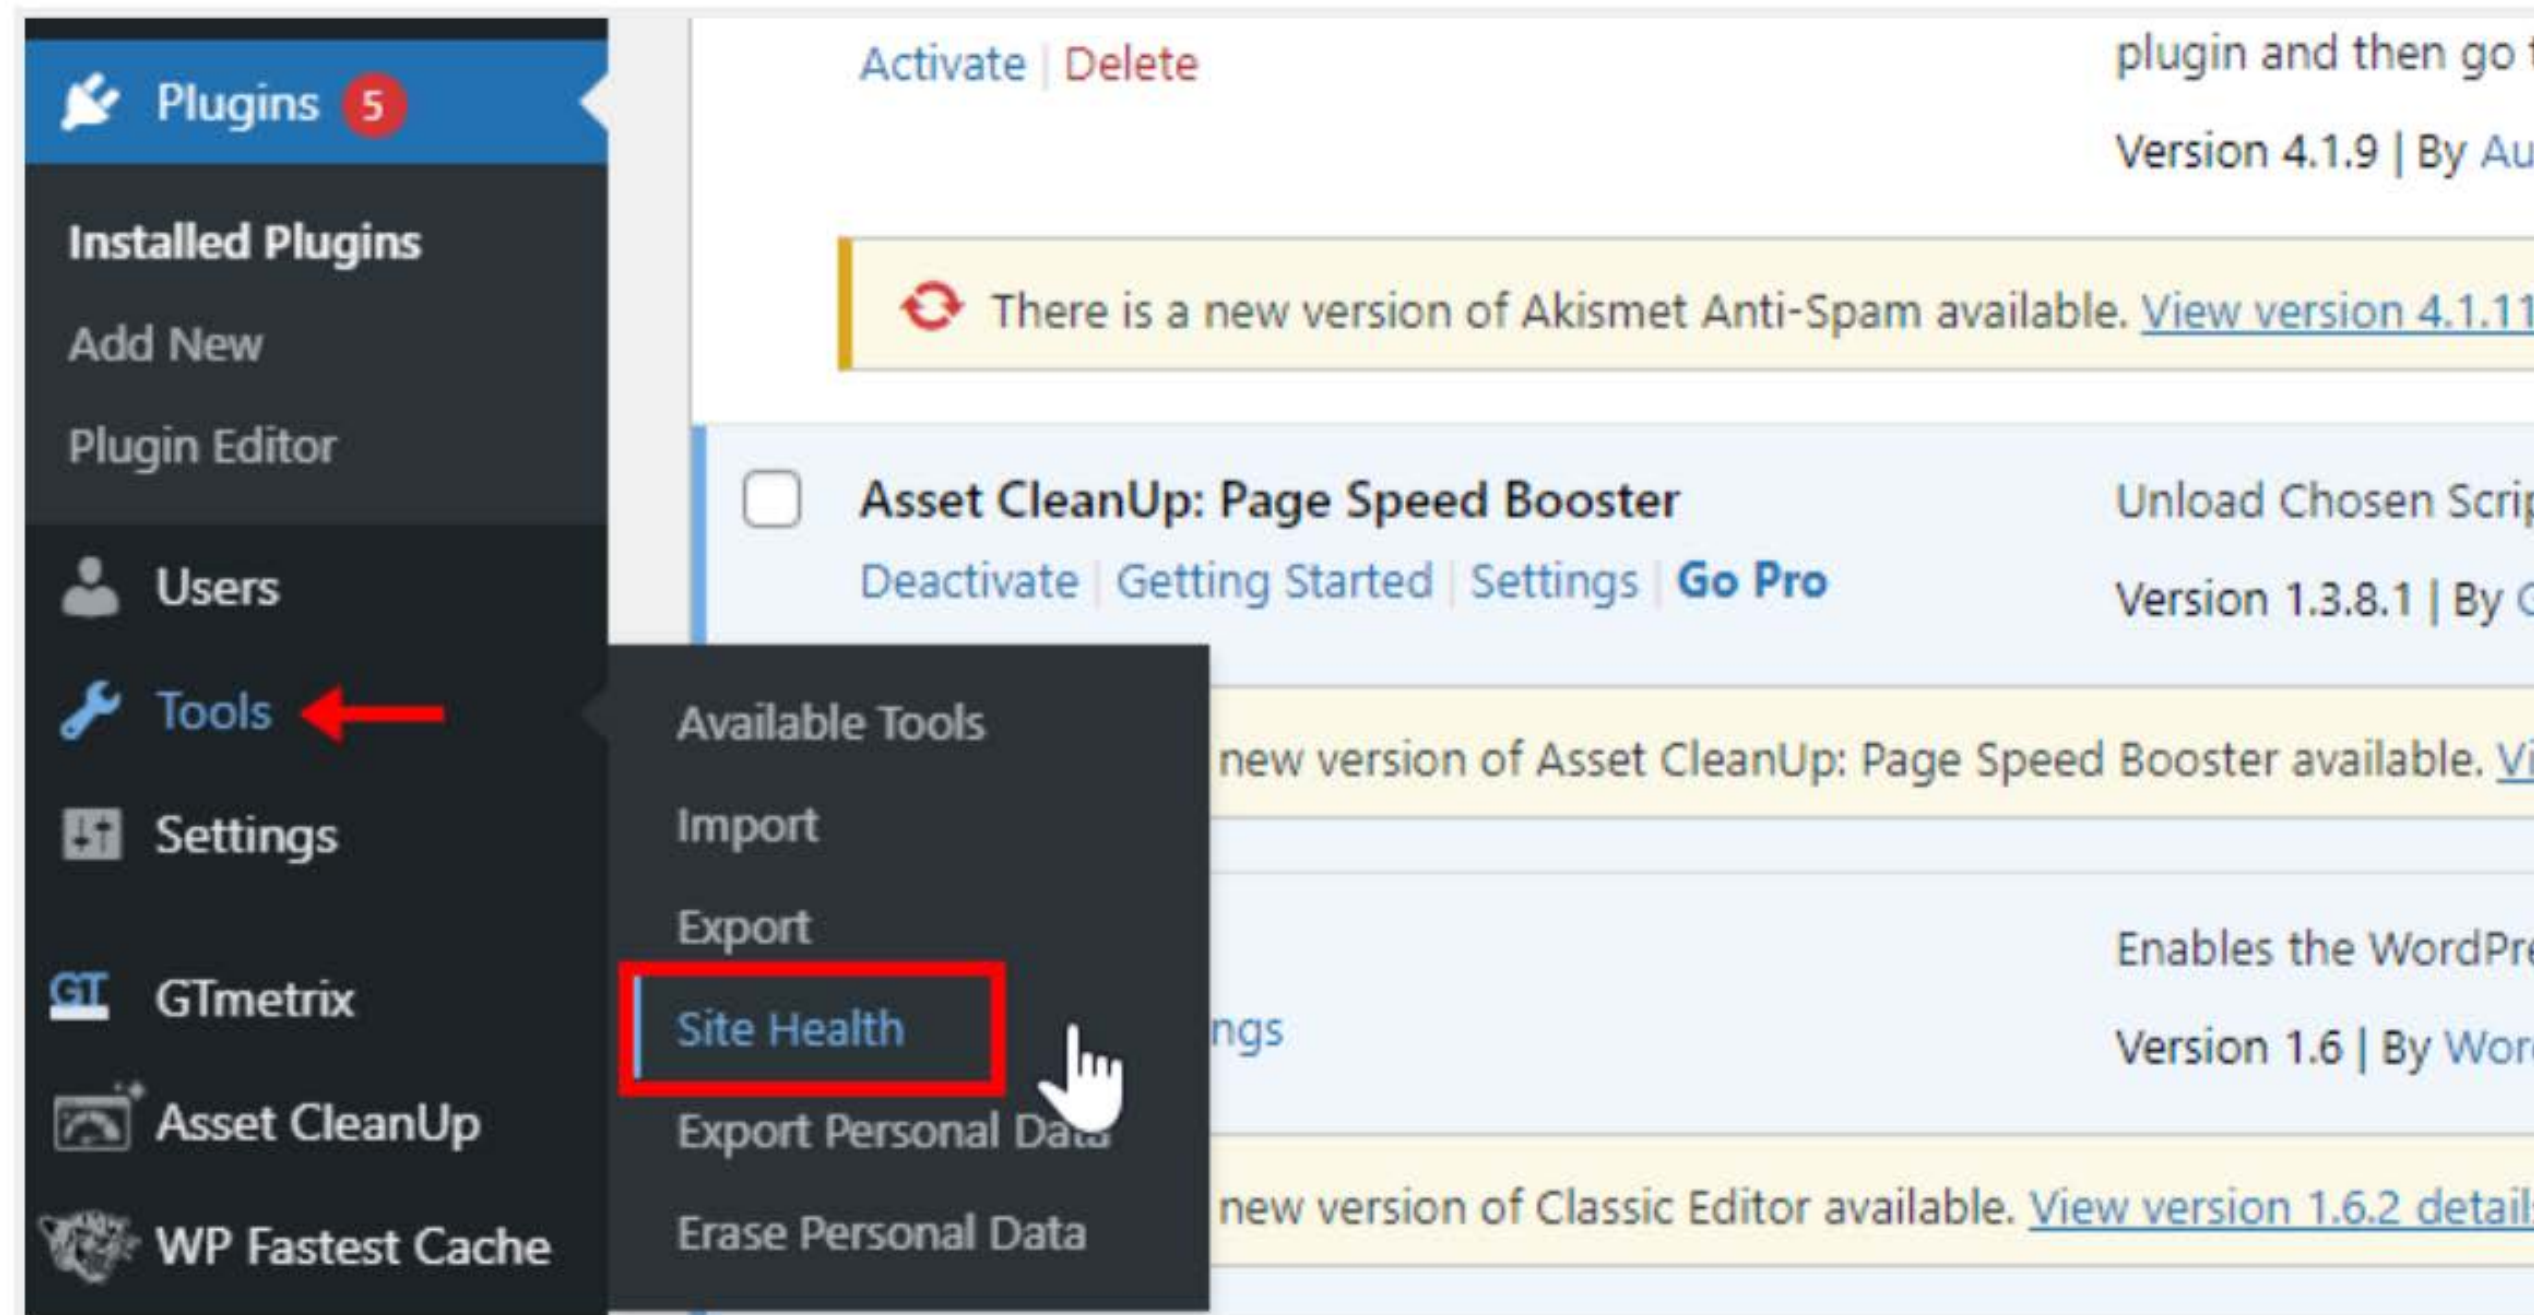

PLUS VITE !!

2) Updating the PHP Version

It's also important to ensure that you're running the latest PHP version for your hosting configuration. Updating your PHP version can help you gain some performance and security benefits as well as access to new WordPress features.

To check your PHP version (you'll need admin rights), hover over "Tools" on your WordPress sidebar, and click on "Site Health".

Hover over "Tools" on your WordPress sidebar, and click on "Site Health".